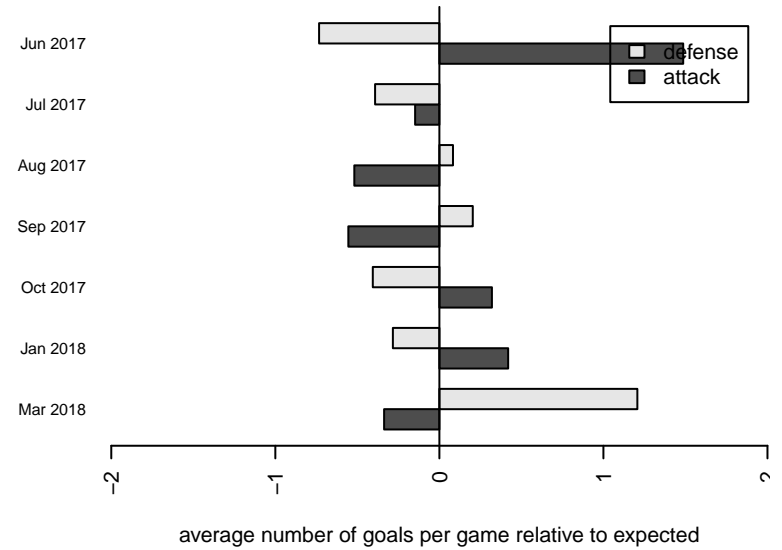

Performance relative to 13 month average