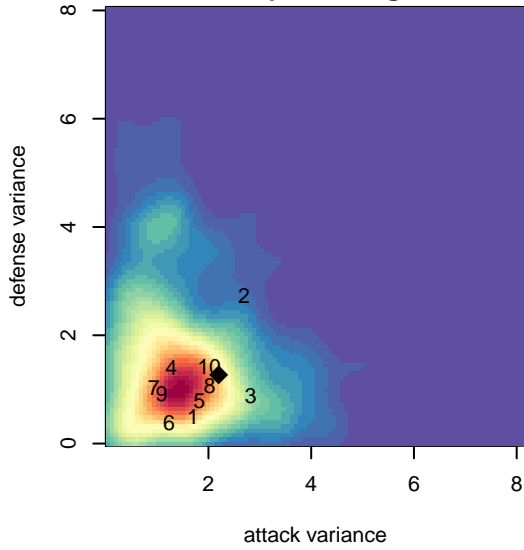

**attack and defense variance (black dot)
relative to other teams
and top 10 in region**

**attack and defense rating
relative to others at age
and all opponents in last 13 months**

Performance relative to 13 month average