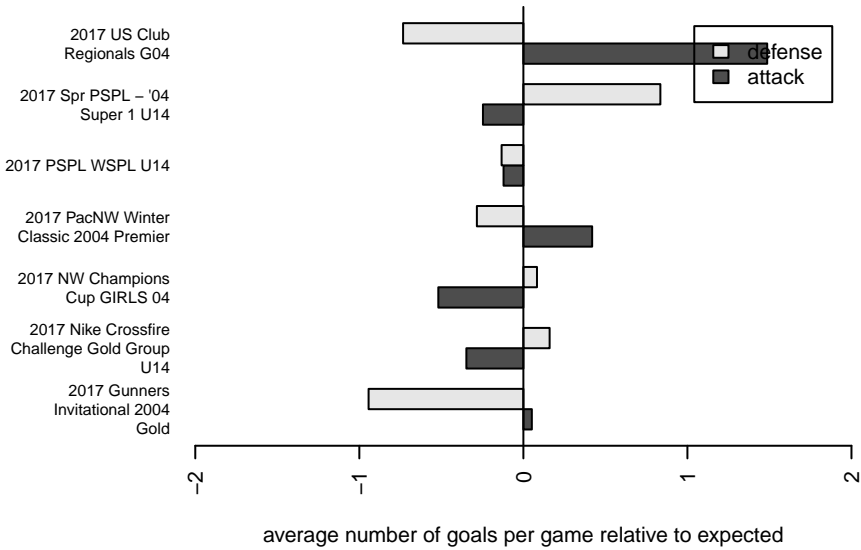

**attack and defense variance (black dot)
relative to other teams
and top 10 in region**

**attack and defense rating
relative to others at age
and all opponents in last 13 months**

Performance relative to 13 month average