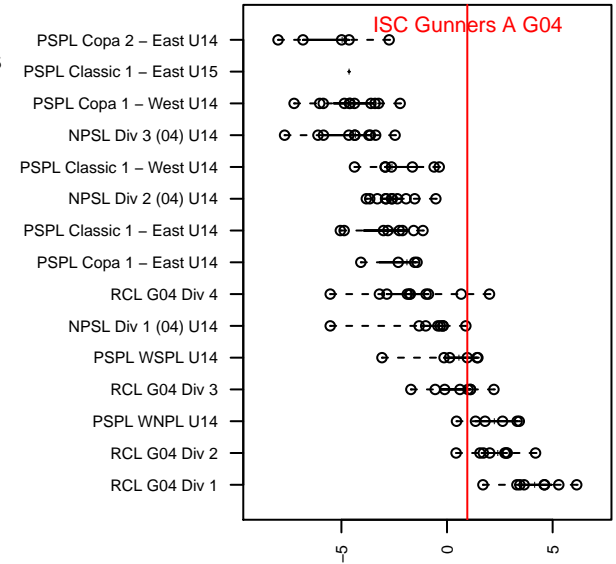

**attack and defense variance (black dot)
relative to other teams
and top 10 in region**

**attack and defense rating
relative to others at age
and all opponents in last 13 months**

Performance relative to 13 month average