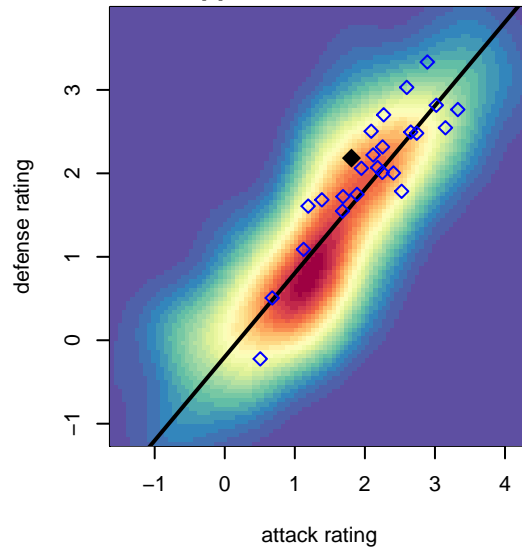

**attack and defense variance (black dot)
relative to other teams
and top 10 in region**

**attack and defense rating
relative to others at age
and all opponents in last 13 months**

Performance relative to 13 month average